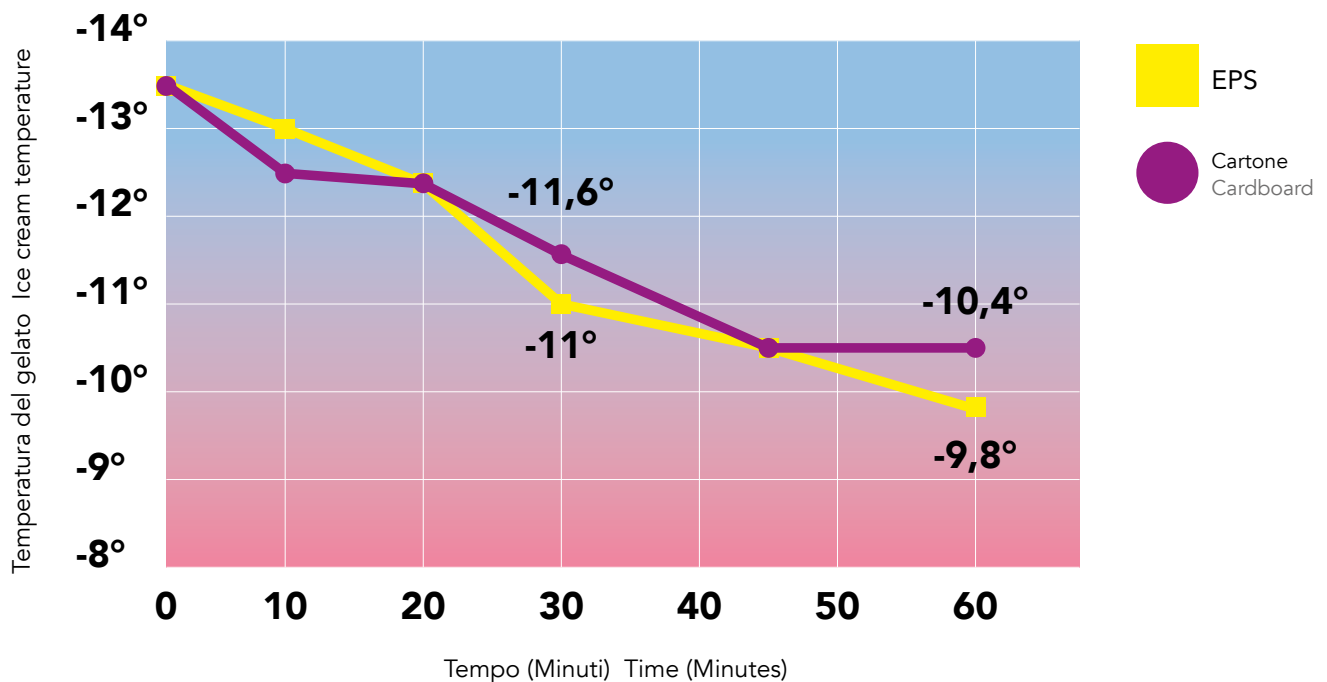

VASCHETTA PERSONALIZZABILE PAP

PAP CUSTOMIZABLE ICE CREAM TUBS

Le nuove Vaschette da Asporto PAP sono **perfettamente isoterme** e realizzate in cartone. Per questo possono essere conferite nella **raccolta della carta**.

Le Vaschette da asporto PAP sono realizzate con una **tecnologia innovativa e brevettata** in cui tutti i dettagli, dal materiale impiegato, alle pieghe interne fino al coperchio, sono stati studiati per assicurare un'**alta resistenza termica** durante il trasporto, oltre che un'**elevata resistenza nel congelatore**.

Le vaschette sono inoltre dotate di un **sistema "anti-goccia"** che ne assicura l'impermeabilità.

The new PAP Takeaway tubs are **perfectly isothermal** and made of cardboard.

This is why they can be disposed of in **paper collection**. PAP take-away trays are made with an **innovative and patented technology** in which all the details, from the material used, to the internal folds up to the lid, have been designed to ensure **high thermal resistance** during transport, as well as high resistance in the freezer.

The trays are also equipped with an **"anti-drip" system** that ensures their waterproofing.

VASCHETTA PAP IN CARTONE VS EPS GRAFICO DI COMPARAZIONE DELLA TENUTA TERMICA

CARDBOARD PAP TUB VS EPS TUB THERMAL SEAL COMPARISON CHART

Scopri tutti i dettagli tecnici delle nuove vaschette e verifica la tenuta termica.

GUARDA IL VIDEO!

Discover all the technical details of the new tubs and check the thermal seal.

WATCH THE VIDEO!