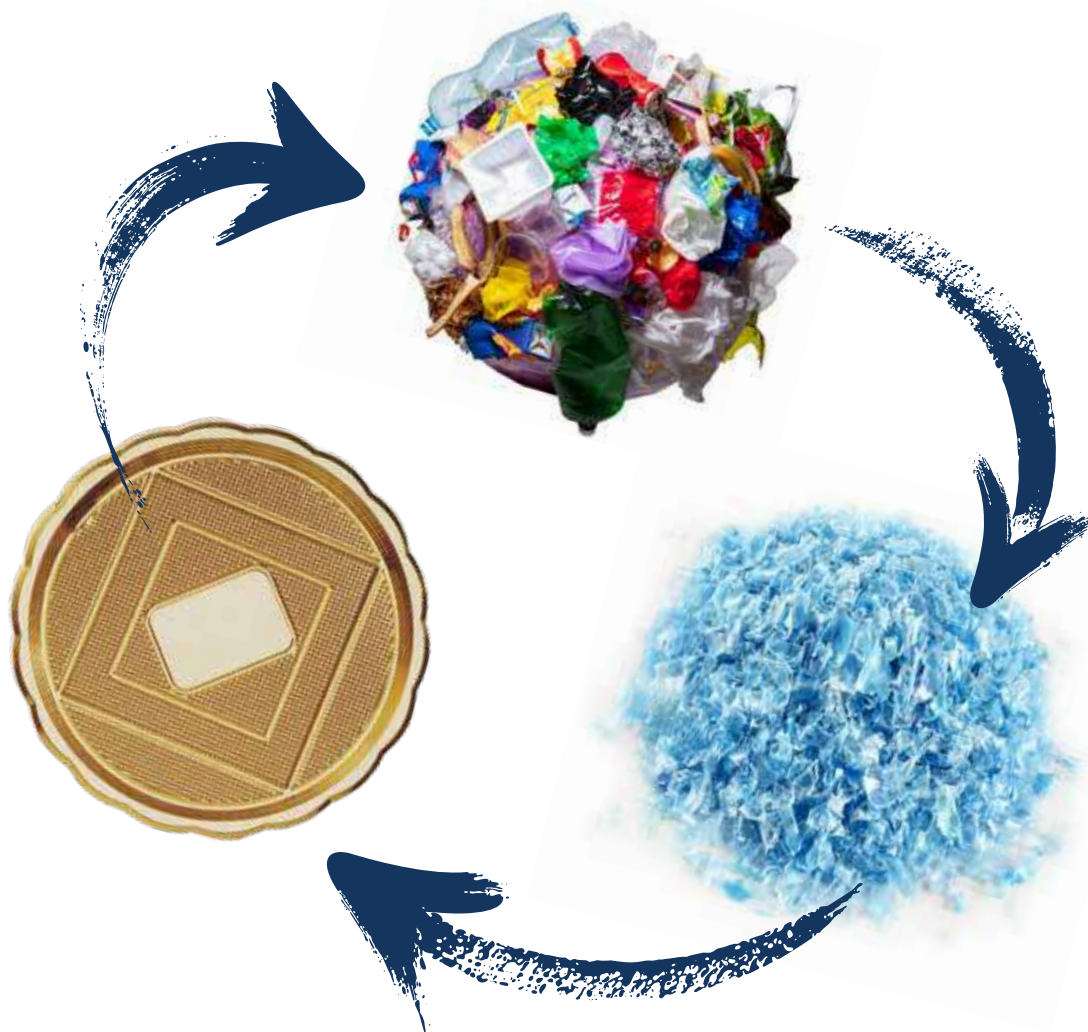

Oggi la linea di Vassoi Medoro è **composta solo da PET e contiene al suo interno il 75% di PET riciclato**.

Un enorme vantaggio in termini di riciclabilità ed impatto ambientale.

CON LA MESSA IN PRODUZIONE DEL NUOVO MEDORO, ALCAS SI ALLINEA, ANTICIPANDONE I TEMPI, ALL' "AGENDA 2023 PER LO SVILUPPO SOSTENIBILE". LA NUOVA COMPOSIZIONE CONTRIBUISCE IN MODO SOSTANZIALE AD AUMENTARNE LA RICICLABILITÀ, CONTRIBUENDO AD UN'ECONOMIA CIRCOLARE PIÙ SOSTENIBILE.

In the process of strategic repositioning undertaken, we decided to favor materials with a very low sustainability impact. This is why we decided to eliminate COMPOSITE materials and use, where possible, MONOMATERIAL solutions.

The first, and most important, product line subject to this 'green' revision is the Medoro Trays.

The structure of the material used until now involved a thin surface layer of metallised PP, coupled with PET. This composite structure made recyclability of the material practically impossible.

Today, the Medoro Tray line is **composed only of PET and contains 75% recycled PET**.

A huge advantage in terms of recyclability and environmental impact.

BY PUTTING THE NEW MEDORO INTO PRODUCTION, ALCAS IS ALIGNING ITSELF, AHEAD OF SCHEDULE, WITH THE "AGENDA 2023 FOR SUSTAINABLE DEVELOPMENT". THE NEW COMPOSITION CONTRIBUTES SUBSTANTIALLY TO INCREASED RECYCLABILITY, CONTRIBUTING TO A MORE SUSTAINABLE CIRCULAR ECONOMY.