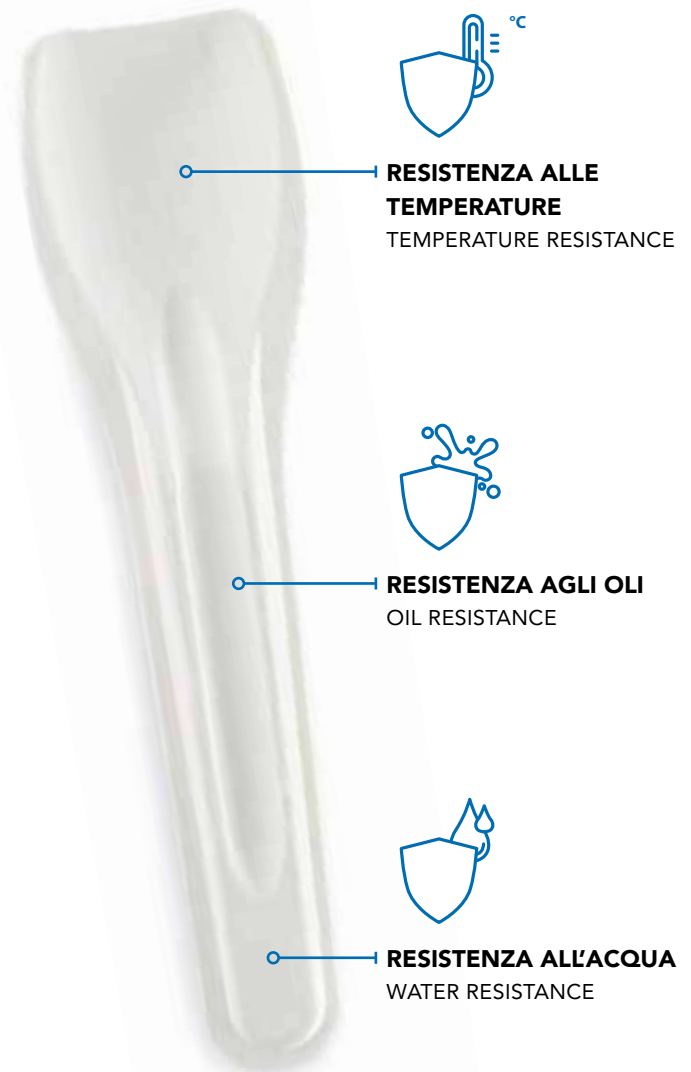

PAP pallets are **produced within the Alcas production plant**, thanks to the recent installation of a new production line that uses Qwarzo's® patented technology.

During the production cycle, the paddles are **thermoformed** and this process, together with the ribs inserted in the butt and handle, makes the product **resistant** and perfect to be used with any kind of gelato.

The internal production also allows to **reduce costs** and make the PAP pallet absolutely **competitive** in terms of final price.

The paper with Qwarzo®, a **plastic- and microplastic-free coating**, retains its recyclability and is **EXCLUDED FROM THE EUROPEAN DIRECTIVE ON SINGLE-USE**.

RISPETTA PIENAMENTE I REQUISITI DELLA DIRETTIVA EUROPEA SUP*

non li aggira in modo poco chiaro come le cosiddette palette «pluriuso».

FULLY COMPLIES WITH THE REQUIREMENTS OF THE EUROPEAN SUP* DIRECTIVE

it does not circumvent them in an unclear way like the so-called "multi-use" Ice cream spoons.